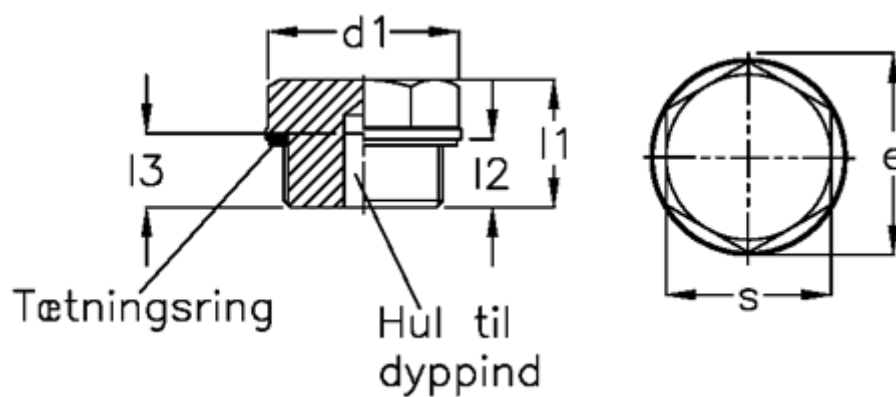

Article number: 20243523

Description: E+G

Threaded plug GN 742-32-M26x1,5-OS-1

Measures

$d1 = 32$
 $d2 = M26x1,5$
 $d4 = M5$
 $e = 31.2$
 $l1 = 17.0$
 $l2 = 9.0$
 $s = 22$